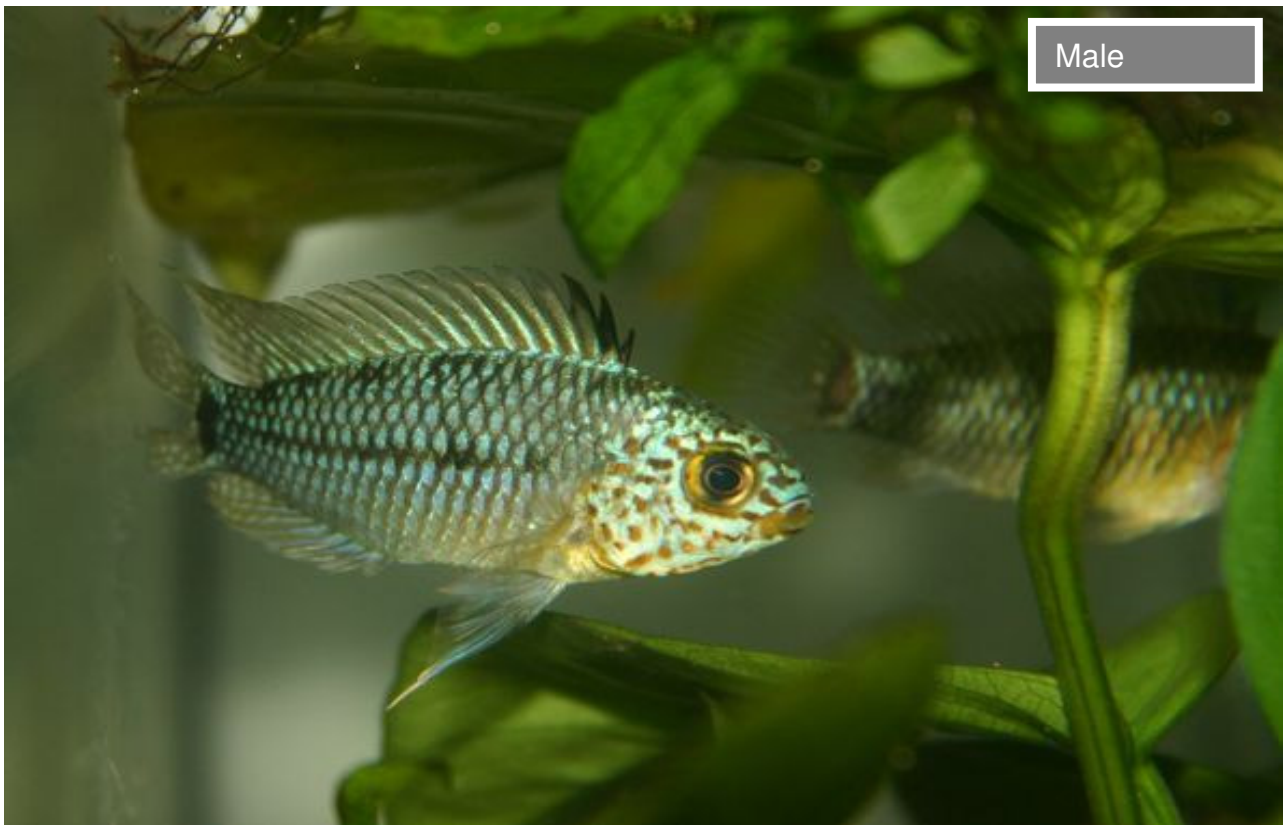

# Small fierce fish

Female

The unknown *Apistogramma*. Possibly not a true species, but a hybrid. Its official name should be *Apistogramma* "Blue Steel" or *Apistogramma* "Blaukopf" ("blue-head").

Male

In *Apistogramma* “Blue Steel” or *Apistogramma* “Blaukopf” (“blue-head”), females are much less commonly sold than males. Originally it was suggested that female juveniles didn’t survive to adulthood, or possibly weren’t shipped as a way of “protecting” the strain. Females are now occasionally available, and have been bred.

Female A. "Blue steel" do exist, and are shipped. They are, however, very difficult to sex. The dorsal fin in the male is longer and pointed (usually) , the females will have much, much less face blue (sometimes none.. sometimes some), and the female's pelvic fins will have the lower parts lined in black.. (some of the males do as well)